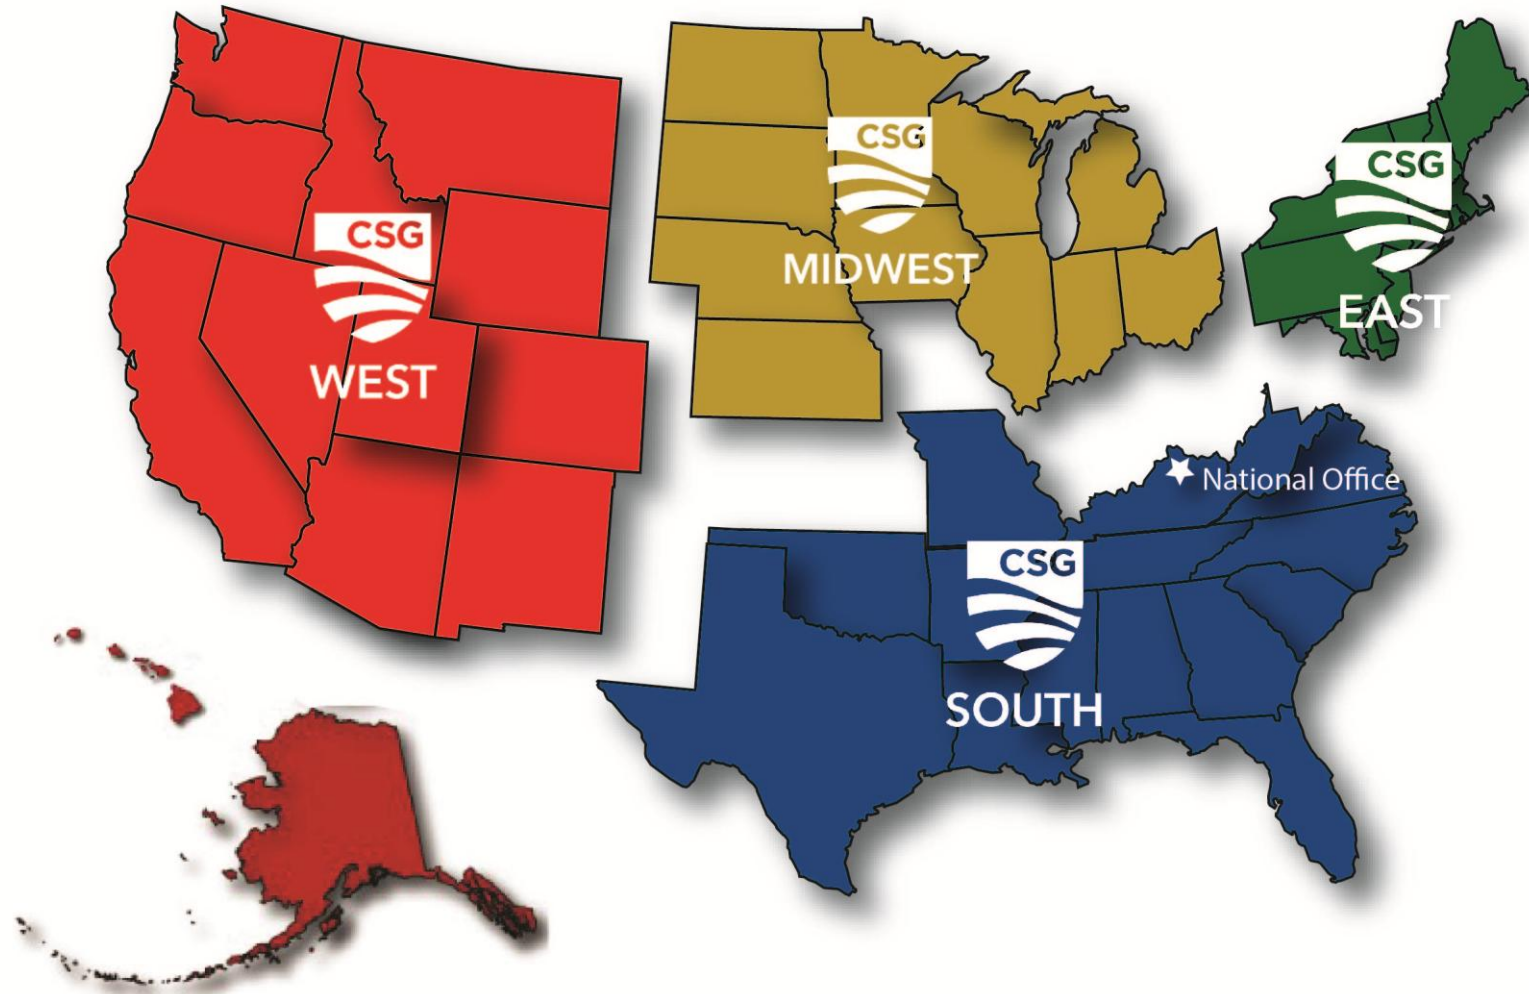

**President
Gov. Josh Green
Hawaii**

**Chair
Sen. Elgie R. Sims, Jr.
Illinois**

MIDWEST

CSG's Regional Structure

CSG MIDWEST

Regional Groups of State Officials

**Midwestern Radioactive
Materials Transportation
Project
(DOE Grant)**

**Midwest Interstate
Passenger Rail Commission
(MIPRC)**

**Great Lakes-St. Lawrence
Legislative Caucus (GLLC)**

**Midwestern Legislative
Conference**

MIDWEST

The Midwestern Legislative Conference

2025 Executive Committee Officers