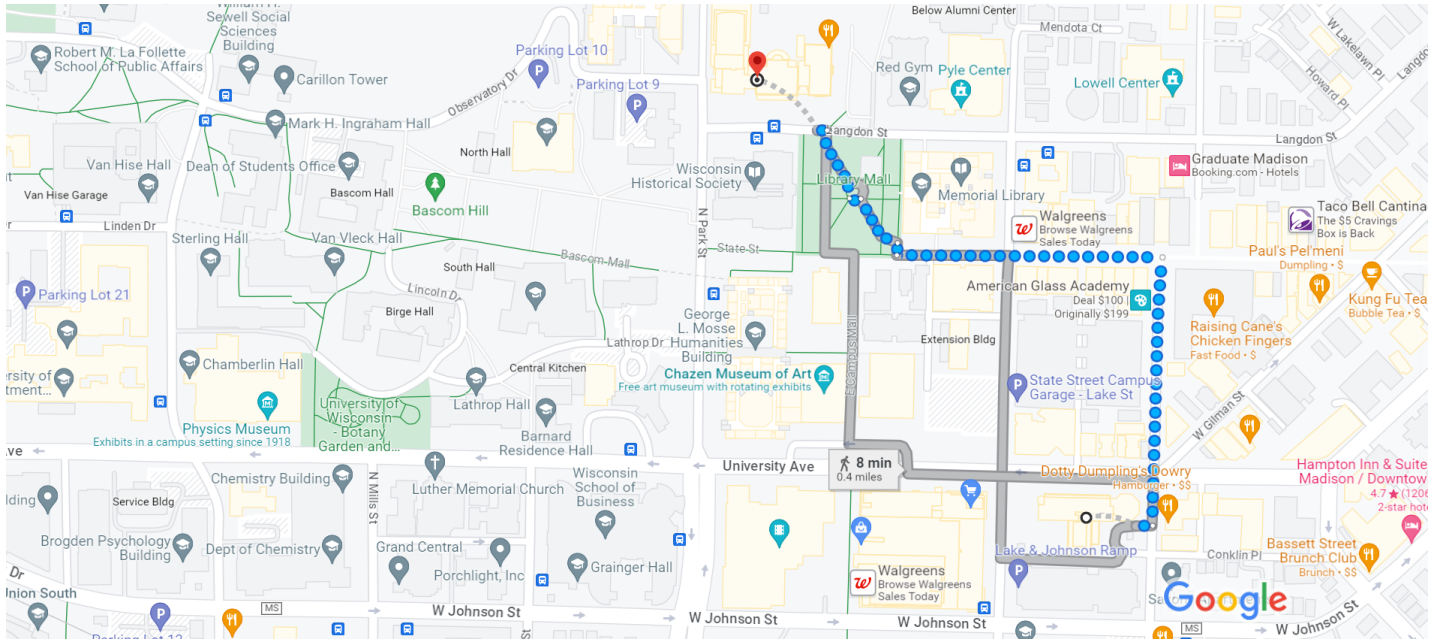

Fluno Center for Executive Education, 601 University Ave, Madison, WI 53715 to Memorial Union, 800 Langdon St, Madison, WI 53703

Walk 0.4 mile, 8 min

Map data ©2023 Google 200 ft

- 
**via N Frances St and State St**
**8 min**  
0.4 mile

---

- 
**via N Lake St**
**8 min**  
0.4 mile

---

- 
**via University Ave and E Campus Mall**
**8 min**  
0.4 mile

All routes are mostly flat